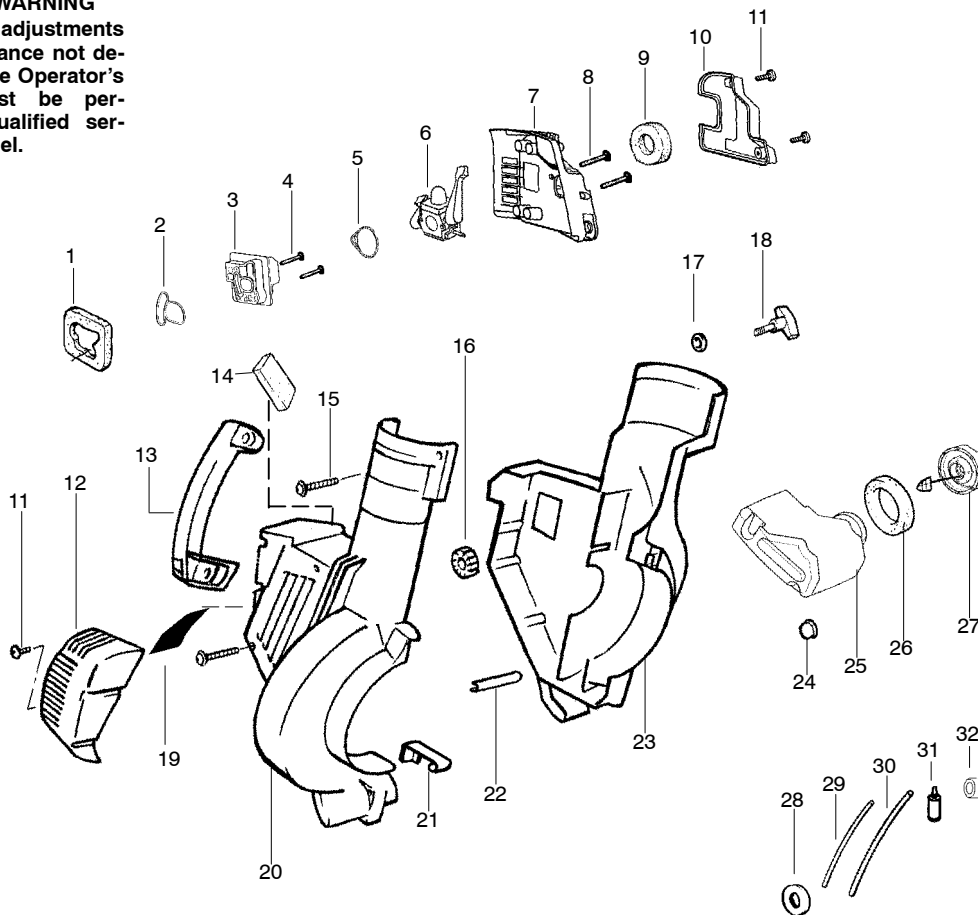

PARTS LIST NO. 530086371		Poulan PRO PARTS LIST	MODEL(s) BVM200 LE	
DATE 12/12/06	Replaces 530086371 - 7/20/06		Note: Illustration may differ from actual model due to design changes	PAGE NO. 3

TYPE 3

WARNING

All repairs, adjustments and maintenance not described in the Operator's Manual must be performed by qualified service personnel.

Ref.	Part No.	Description	Ref.	Part No.	Description
1.	530071459	Air Dam (kit)	22.	530049617	Guide-Starter Rope
2.	530071458	Gasket-Adapter (kit)	23.	545018103	Housing-Left
3.	530035561	Carburetor Adaptor	24.	530036792	Isolator-Crankcase
4.	530016441	Screw	25.	545058007	Assy-Fuel Tank
5.	530071458	Gasket-Carburetor (kit)	26.	530049527	Gasket-Fuel Tank
6.	---	Kit-Carb Ass'y.	27.	530049386	Fuel Cap w/Retainer
	530071465	(C1Q-W11)	28.	530049656	Grommet-Shroud
	530071632	(C1Q-W11C)	29.	530069247	Kit-Line Carb/Purge
7.	530056629	Air Box	30.	530069216	Kit-Line Tank/Purge
8.	530015849	Screw-Carb.	31.	530095646	Assy-Fuel Pick-up
9.	530049383	Filter-Air	32.	530071459	Grommet-Fuel line (kit)
10.	530056581	Cover-Air Filter			
11.	530016349	Screw			
12.	545085001	Guard-Muffler			
13.	530095469	Handle			
14.	530071459	Foam - 71.12mm (kit)			
15.	530015886	Screw			
16.	530049323	Isolator			
17.	530015197	Nut			
18.	530016322	Knob-Tube Clamp			
19.	530071458	Reflector-Heat (kit)			
20.	545018204	Assy-Housing-Right (Incl. 21)			
21.	530402044	Spring-Cover Latch			
				Not Shown	
				545117514	Operator Manual
				530057414	Warning Decal
				545003023	Decal-Inst./Warning

✓ = NEW PART NUMBER FOR THIS IPL

★ = REFER TO THE SERVICE REFERENCE INDICATED FOR MORE INFORMATION. (LOCATED AT END OF IPL)