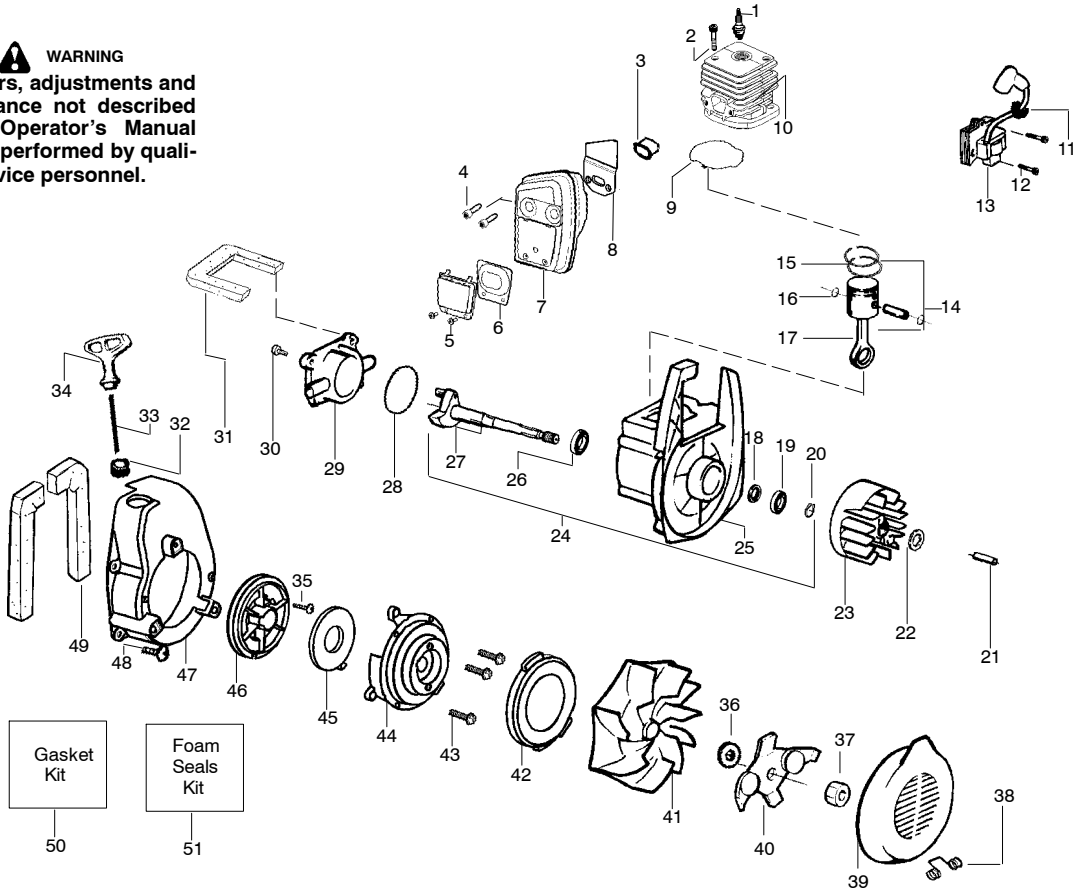

TYPE 2

WARNING
All repairs, adjustments and maintenance not described in the Operator's Manual must be performed by qualified service personnel.

Ref.	Part No.	Description	Ref.	Part No.	Description	Ref.	Part No.	Description
1.	952030249	Spark Plug (RCJ-6Y)	21.	530016190	Spacer-Flywheel	40.	530095461	Assy-Mulch Blade
2.	530015953	Screw	22.	530015149	Washer	41.	530069817	Assy-Impeller
3.	530055191	Insulator-Heat	23.	530039209	Assy-Flywheel	42.	530056625	Seal-Ring
4.	530016387	Screw-Muffler-Internal	24.	530071456	Assy-Crankcase/Crank shaft (incl. 20,25,27)	43.	530016349	Screw
5.	530015241	Screw	25.	530012492	Assy-Crankcase (Incl. 18,19,26)	44.	530055101	Housing-Pulley
6.	530071461	Kit-Spark Screen (incl. #5)	26.	530032125	Bearing-Inner	45.	530042086	Spring-Starter
7.	530071460	Kit-Muffler (incl. 4,5,6, & 8)	27.	530012452	Assy-Crankshaft	46.	530071466	Kit-Starter Pulley
8.	530071458	Gasket-Baffle (kit)	28.	530071458	O-ring-C/case (kit)	47.	530055102	Fan Housing
9.	530071458	Gasket-Cylinder (kit)	29.	530012443	Cover-Crankcase	48.	530015810	Screw
10.	530071468	Kit-Cylinder	30.	530015810	Screw	49.	530071459	Foam-182mm (kit)
11.	530019182	Grommet-Ign. Module	31.	530071459	Foam-219mm (kit)	50.	530071458	Kit-Gasket (page 2 incl. 2,5 & 19) (page 6 incl. 8,9, & 28)
12.	530016357	Screw-Ignition Module	32.	530029182	Eyelet-Flange	51.	530071459	Kit-Foam Seals (page 2 incl. 1, 14,33) (page 6 incl. 31 & 49)
13.	530035505	Ignition Module	33.	530071467	Kit-Rope (Incl. 35)			
14.	530071476	Kit-Piston (Incl. 15 & 16)	34.	530054834	Handle-Starter			
15.	530012472	Piston Ring	35.	530016326	Screw-Rope			
16.	530015162	Retainer-Piston Pin	36.	530016240	Washer-Belleville			
17.	530069945	Assy-Connecting Rod	37.	530626605	Nut			
18.	530071615	Kit-Crankcase Seal	38.	530402043	Spring-Return Cover			
19.	530055728	Bearing-Outer	39.	530049313	Inlet Door			
20.	530015941	Retainer Ring-C'chaft						

✓ = NEW PART NUMBER FOR THIS IPL

★ = REFER TO THE SERVICE REFERENCE INDICATED FOR MORE INFORMATION. (LOCATED AT END OF IPL)