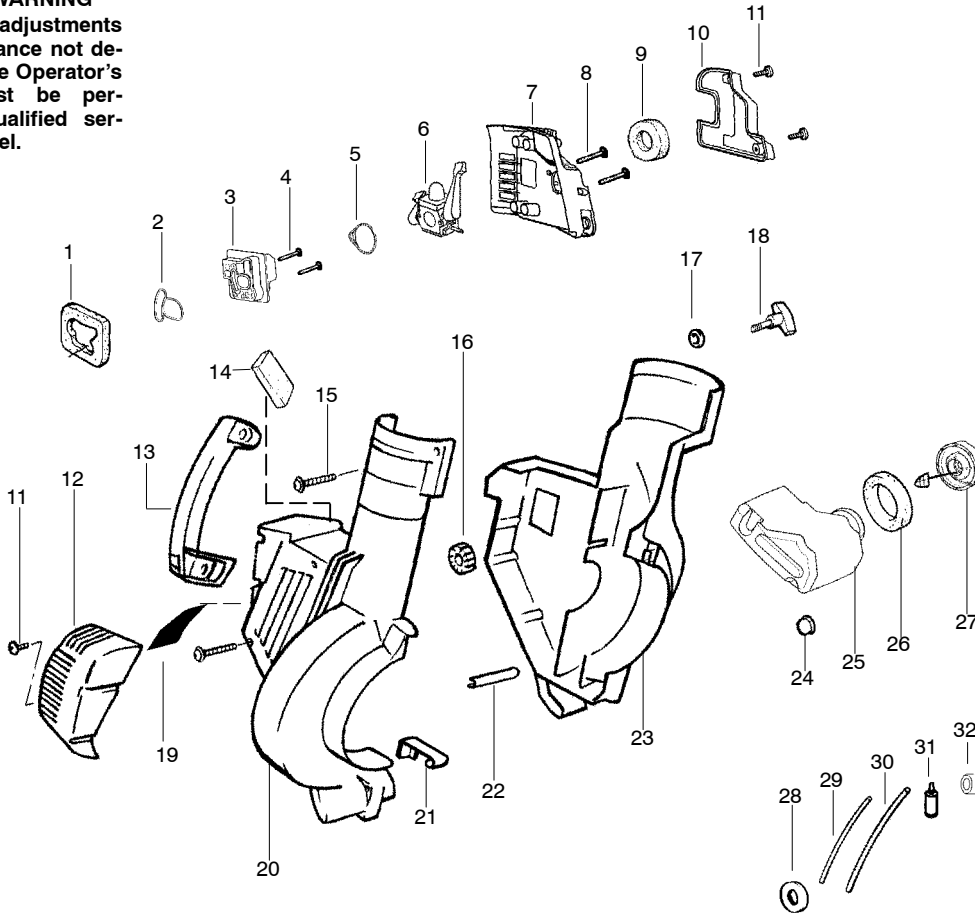

TYPE 4

WARNING

All repairs, adjustments and maintenance not described in the Operator's Manual must be performed by qualified service personnel.

Ref.	Part No.	Description	Ref.	Part No.	Description
1.	530071459	Air Dam (kit)	22.	530049617	Guide-Starter Rope
2.	530071458	Gasket-Adapter (kit)	23.	545018103	Housing-Left
3.	530035561	Carburetor Adaptor	24.	530036792	Isolator-Crankcase
4.	530016441	Screw	25.*	545058007	Assy-Fuel Tank
5.	530071458	Gasket-Carburetor (kit)	26.	530049527	Gasket-Fuel Tank
6.	---	Kit-Carb Ass'y. (C1Q-W11)	27.	530049386	Fuel Cap w/Retainer
	530071465	(C1Q-W11C)	28.	530049656	Grommet-Shroud
7.	530056629	Air Box	29.	530069247	Kit-Line Carb/Purge
8.	530015849	Screw-Carb.	30.	530069216	Kit-Line Tank/Purge
9.	530049383	Filter-Air	31.	530095646	Assy-Fuel Pick-up
10.	530056581	Cover-Air Filter	32.	530071459	Grommet-Fuel line (kit)
11.	530016349	Screw			Not Shown
12.	545085001	Guard-Muffler	545137216	Operator Manual	
13.	530095469	Handle	530057414	Warning Decal	
14.	530071459	Foam - 71.12mm (kit)	545003023	Decal-Inst./Warning	
15.	530015886	Screw			
16.	530049323	Isolator			
17.	530015197	Nut			
18.	530016322	Knob-Tube Clamp			
19.	530071458	Reflector-Heat (kit)			
20.	545018204	Assy-Housing-Right (Incl. 21)			
21.	530402044	Spring-Cover Latch			

✓ = NEW PART NUMBER FOR THIS IPL

* = REFER TO THE SERVICE REFERENCE INDICATED FOR MORE INFORMATION. (LOCATED AT END OF IPL)