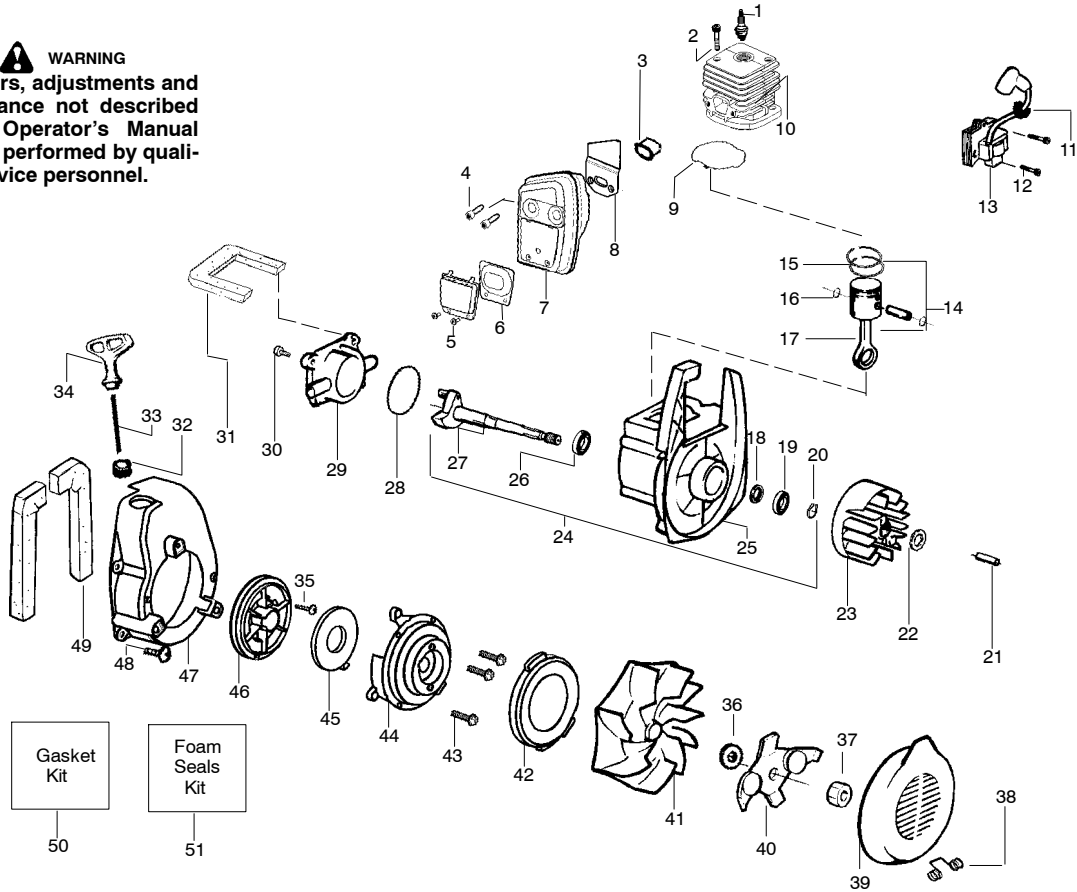

PARTS LIST NO. 530086371		Poulan PRO PARTS LIST	MODEL(S) BVM200 LE	
DATE 12/12/06	Replaces 530086371 - 7/20/06		Note: Illustration may differ from actual model due to design changes	PAGE NO. 7

TYPE 3

WARNING
All repairs, adjustments and maintenance not described in the Operator's Manual must be performed by qualified service personnel.

Ref.	Part No.	Description	Ref.	Part No.	Description	Ref.	Part No.	Description
1.	952030249	Spark Plug (RCJ-6Y)	21.	530016190	Spacer-Flywheel	40.	530095461	Assy-Mulch Blade
2.	530015953	Screw	22.	530015149	Washer	41.	530069817	Assy-Impeller
3.	530055191	Insulator-Heat	23.	530039209	Assy-Flywheel	42.	545078801	Seal-Ring
4.	530016387	Screw-Muffler-Internal	24.	530071456	Assy-Crankcase/Crank shaft (incl. 20,25,27)	43.	530016349	Screw
5.	530015241	Screw	25.	530012492	Assy-Crankcase (Incl. 18,19,26)	44.	545079101	Housing-Pulley
6.	530071461	Kit-Spark Screen (incl. #5)	26.	530032125	Bearing-Inner	45.	530042086	Spring-Starter
7.	530071460	Kit-Muffler (incl. 4,5,6, & 8)	27.	530012452	Assy-Crankshaft	46.	530071466	Kit-Starter Pulley
8.	530071458	Gasket-Baffle (kit)	28.	530071458	O-ring-C/case (kit)	47.	545079001	Fan Housing
9.	530071458	Gasket-Cylinder (kit)	29.	545064601	Cover-Crankcase	48.	530015810	Screw
10.	530071468	Kit-Cylinder	30.	530015810	Screw	49.	530071459	Foam-182mm (kit)
11.	530019182	Grommet-Ign. Module	31.	530071459	Foam-219mm (kit)	50.	530071458	Kit-Gasket (page 3 incl. 2,5 & 19) (page 7 incl. 8,9, & 28)
12.	530016357	Screw-Ignition Module	32.	530029182	Eyelet-Flange	51.	530071459	Kit-Foam Seals (page 3 incl. 1, 14,32) (page 7 incl. 31 & 49)
13.	530035505	Ignition Module	33.	530071467	Kit-Rope (Incl. 35)			
14.	530071476	Kit-Piston (Incl. 15 & 16)	34.	530049488	Handle-Starter			
15.	530012472	Piston Ring	35.	530016391	Screw-Rope			
16.	530015162	Retainer-Piston Pin	36.	530016402	Washer-Belleville			
17.	530069945	Assy-Connecting Rod	37.	530626605	Nut			
18.	530019264	Seal-Crankcase	38.	530402043	Spring-Return Cover			
19.	530055728	Bearing-Outer	39.	530049313	Inlet Door			
20.	530015941	Retainer Ring-C'chaft