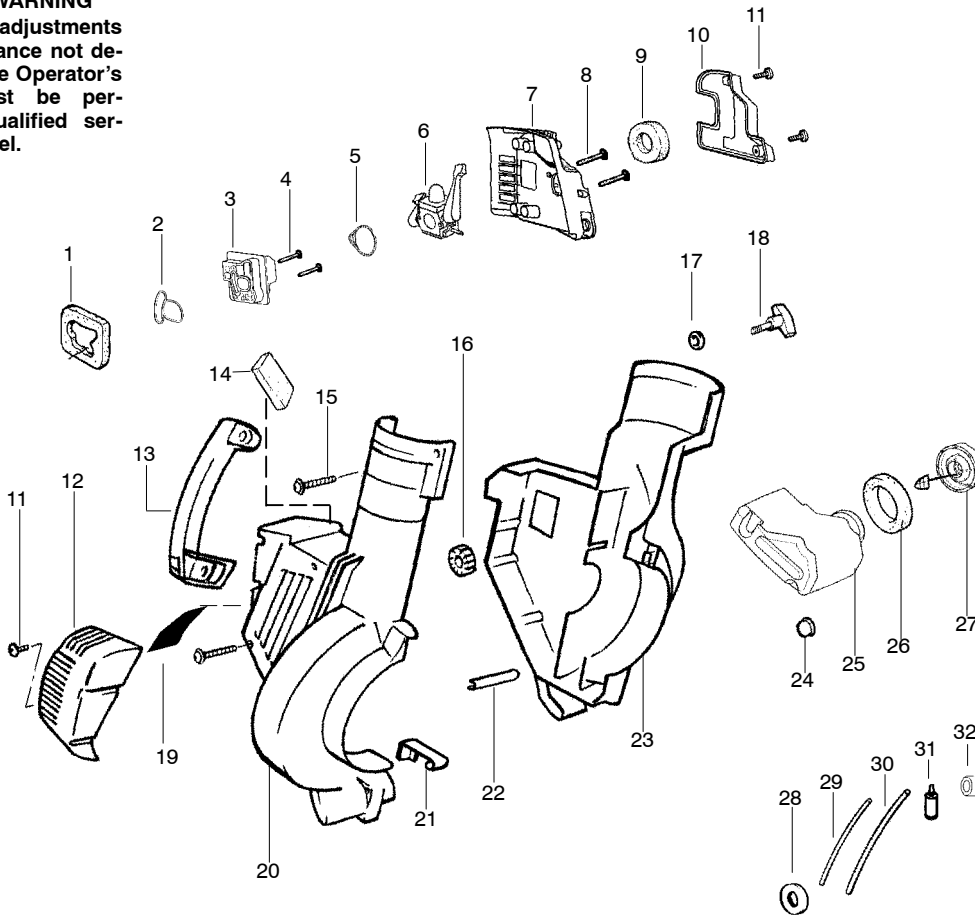

TYPE 4

⚠ WARNING

All repairs, adjustments and maintenance not described in the Operator's Manual must be performed by qualified service personnel.

Ref.	Part No.	Description	Ref.	Part No.	Description
1.	530071459	Air Dam (kit)	22.	530049617	Guide-Starter Rope
2.	530071458	Gasket-Adapter (kit)	23.	545018103	Housing-Left
3.	530035561	Carburetor Adaptor	24.	530036792	Isolator-Crankcase
4.	530016441	Screw	25. *	545058007	Assy-Fuel Tank
5.	530071458	Gasket-Carburetor (kit)	26.	530049527	Gasket-Fuel Tank
6.	---	Kit-Carb Ass'y. (C1Q-W11)	27.	530049386	Fuel Cap w/Retainer
	530071465	(C1Q-W11C)	28.	530049656	Grommet-Shroud
7.	530056629	Air Box	29.	530069247	Kit-Line Carb/Purge
8.	530015849	Screw-Carb.	30.	530069216	Kit-Line Tank/Purge
9.	530049383	Filter-Air	31.	530095646	Assy-Fuel Pick-up
10.	530056581	Cover-Air Filter	32.	530071459	Grommet-Fuel line (kit)
11.	530016349	Screw			Not Shown
12.	545085001	Guard-Muffler	545137216 *	530057414	Operator Manual
13.	530095469	Handle		545003023	Warning Decal
14.	530071459	Foam - 71.12mm (kit)			Decal-Inst./Warning
15.	530015886	Screw			
16.	530049323	Isolator			
17.	530015197	Nut			
18.	530016322	Knob-Tube Clamp			
19.	530071458	Reflector-Heat (kit)			
20.	545018204	Assy-Housing-Right (Incl. 21)			
21.	530402044	Spring-Cover Latch			

✓ = NEW PART NUMBER FOR THIS IPL

* = REFER TO THE SERVICE REFERENCE INDICATED FOR MORE INFORMATION. (LOCATED AT END OF IPL)