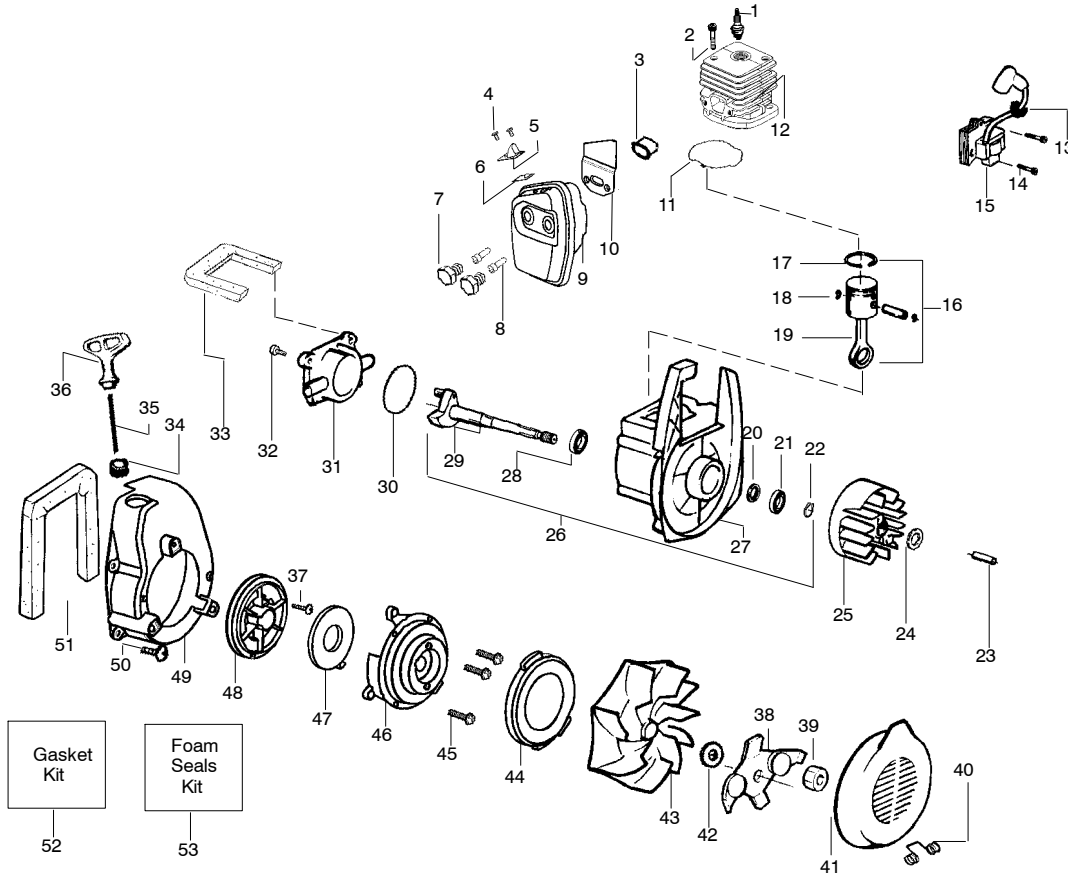

TYPE 1

WARNING
All repairs, adjustments and maintenance not described in the Operator's Manual must be performed by qualified service personnel.

Ref.	Part No.	Description	Ref.	Part No.	Description	Ref.	Part No.	Description
1.	952030164	Spark Plug (RCJ-6Y)	21.	530055728	Bearing-Outer	39.	530626605	Nut
2.	530015953	Screw	22.	530015941	Retainer Ring-C'chaft	40.	530402043	Spring-Return Cover
3.	530055191	Insulator-Heat	23.	530016190	Spacer-Flywheel	41.	530049313	Inlet Door
4.	530055240	Screw	24.	530015149	Washer	42.	530016240	Washer-Belleville
5.	530055241	Deflector-Muffler	25.	530039209	Assy-Flywheel	43.	530069817	Assy-Impeller
6.	530071461	Kit-Spark Screen(incl. #4)	26.	530071456	Assy-Crankcase/Crank shaft (incl. 22,27,29)	44.	530055106	Seal-Ring
7.	530016369	Bolt-Muffler-external	27.	530012440	Assy-Crankcase (Incl. 20,21,28)	45.	530016349	Screw
8.	530016341	Screw-Muffler-Internal	28.	530032125	Bearing-Inner	46.	530055101	Housing-Pulley
9.	530071460	Kit-Muffler (incl. 4-6,8,10)	29.	530012452	Assy-Crankshaft	47.	530042086	Spring-Starter
10.	530071458	Gasket-Baffle (kit)	30.	530071458	O-ring-C/case (kit)	48.	530071466	Kit-Starter Pulley
11.	530071458	Gasket-Cylinder (kit)	31.	530012443	Cover-Crankcase	49.	530055102	Fan Housing
12.	530071468	Kit-Cylinder	32.	530015810	Screw	50.	530015810	Screw
13.	530019182	Grommet-Ign. Module	33.	530071459	Foam-219mm (kit)	51.	530071459	Foam-365mm (kit)
14.	530016357	Screw-Ignition Module	34.	530029182	Eyelet-Flange	52.	530071458	Kit-Gasket (includes #10,11,31, adaptor gas ket, & carb. gasket)
15.	530035505	Ignition Module	35.	530071467	Kit-Rope	53.	530071459	Kit-Foam Seals (includes #34,52, air dam & Fuel line grommet)
16.	530071476	Kit-Piston (Incl. 17 & 18)	36.	530049488	Handle-Starter			
17.	530053565	Piston Ring	37.	530016326	Screw-Rope			
18.	530015162	Retainer-Piston Pin	38.	530095461	Assy-Mulch Blade			
19.	530069945	Assy-Connecting Rod						
20.	530019264	Seal-Crankcase						

↙ = NEW PART NUMBER FOR THIS IPL

★ = REFER TO THE SERVICE REFERENCE INDICATED FOR MORE INFORMATION. (LOCATED AT END OF IPL)