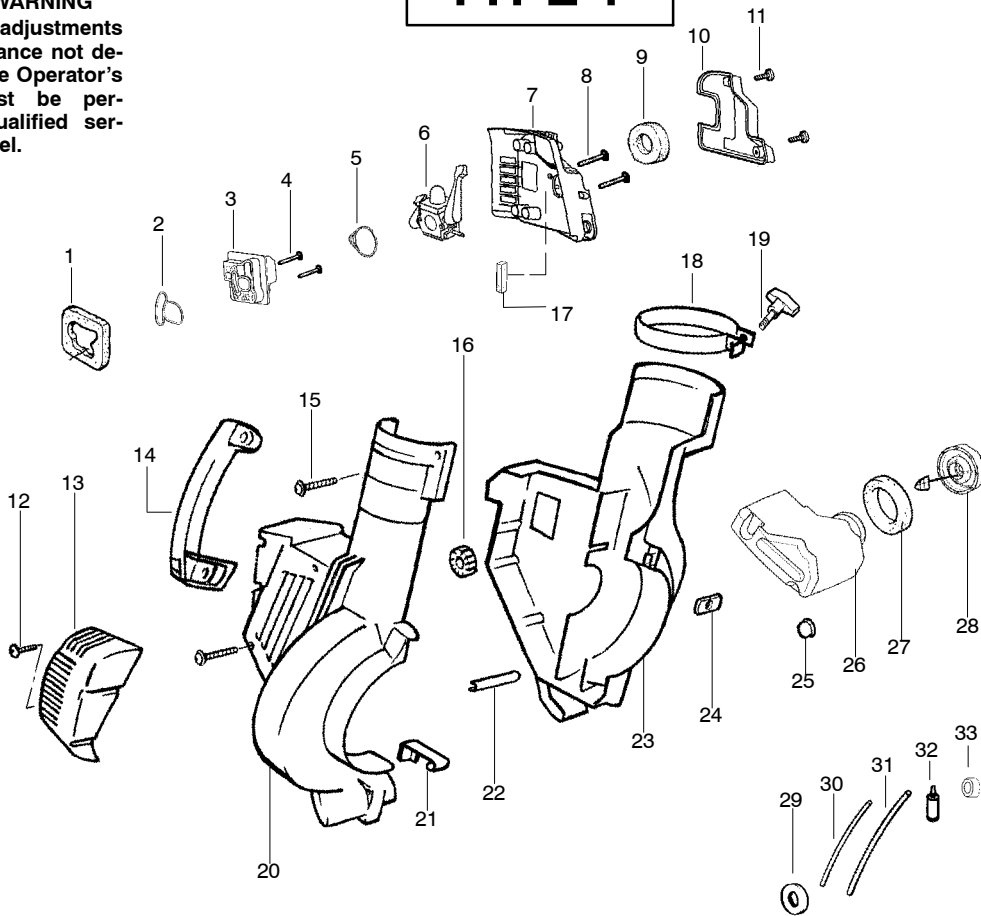

⚠ WARNING

All repairs, adjustments and maintenance not described in the Operator's Manual must be performed by qualified service personnel.

TYPE 1

Ref.	Part No.	Description	Ref.	Part No.	Description
1.	530071459	Air Dam (kit)	23.	530055147	Housing-Left (yellow)
2.	530071458	Gasket-Adapter (kit)	24.	530016207	Nut
3.	530035502	Carburetor Adaptor	25.	530036792	Isolator-Crankcase
4.	530016309	Screw	26.	530049491	Assy-Fuel Tank
5.	530071458	Gasket-Carburetor (kit)	27.	530049527	Gasket-Fuel Tank
6.	530071465	Kit-Carb Ass'y. (C1Q-W11)	28.	530049386	Fuel Cap w/Retainer
7.	530055103	Air Box	29.	530049656	Grommet-Shroud
8.	530016340	Screw-Carb.	30.	530069247	Kit-Line Carb/Purge
9.	530049383	Filter-Air	31.	530069216	Kit-Line Tank/Purge
10.	530055104	Cover-Air Filter	32.	530095646	Assy-Fuel Pick-up
11.	530016354	Screw-Air Box Cover	33.	530071459	Grommet-Fuel line (kit)
12.	530015880	Screw			
13.	530056257	Assy-Muffler Cover			
14.	530095469	Handle		Not Shown	
15.	530015886	Screw			
16.	530049323	Isolator			
17.	530071459	Foam-25.4mm (kit)			
18.	530016324	Clamp-Blower Tube		530088953	Operator Manual
19.	530016322	Knob-Tube Clamp		530084404	Warning Decal
20.	530055148	Housing-Right (yellow)		530055358	Decal-Start Inst.
21.	530402044	Spring-Cover Latch			
22.	530049617	Guide-Starter Rope			

✓ = NEW PART NUMBER FOR THIS IPL

★ = REFER TO THE SERVICE REFERENCE INDICATED FOR MORE INFORMATION. (LOCATED AT END OF IPL)

PARTS LIST NO. 530086371		Poulan PRO PARTS LIST	MODEL(s) BVM200 LE
DATE 12/12/06	Replaces 530086371 - 7/20/06		Note: Illustration may differ from actual model due to design changes