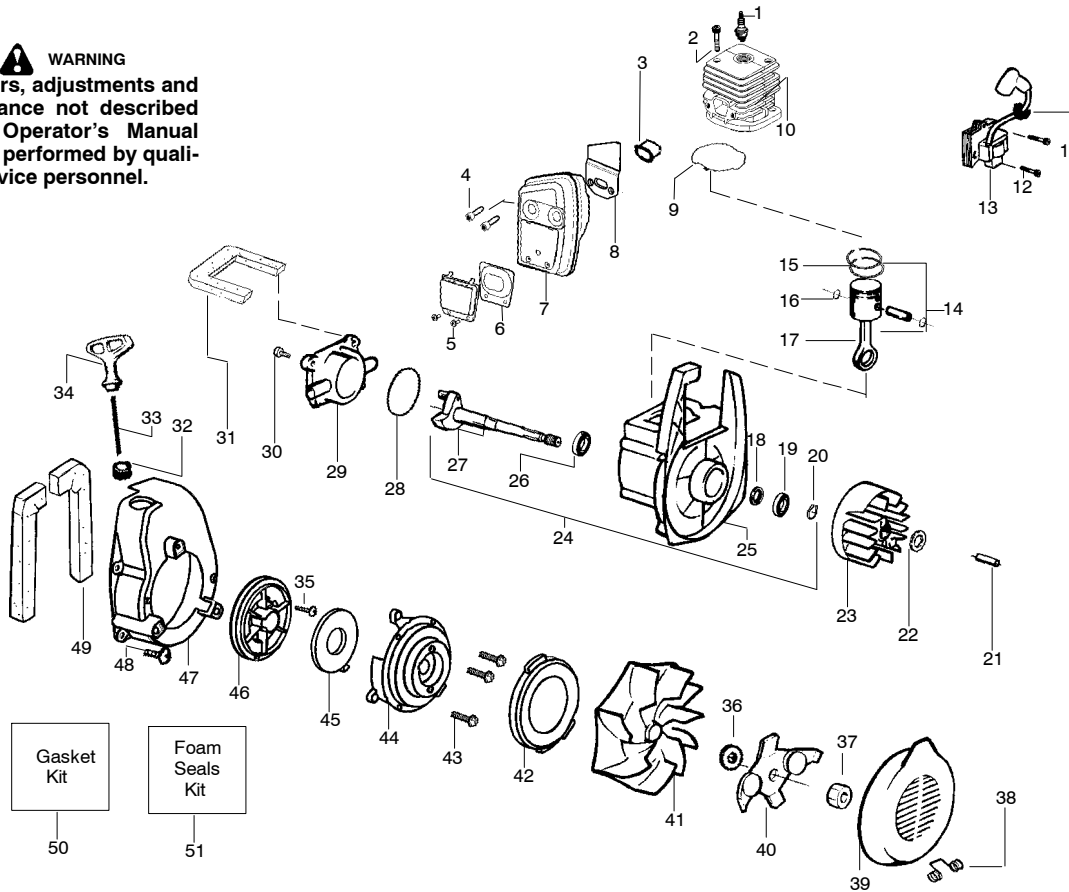

TYPE 4

WARNING
All repairs, adjustments and maintenance not described in the Operator's Manual must be performed by qualified service personnel.

Ref.	Part No.	Description	Ref.	Part No.	Description	Ref.	Part No.	Description
1.	952030249	Spark Plug (RCJ-6Y)	21.	530016190	Spacer-Flywheel	40.	530095461	Assy-Mulch Blade
2.	530015953	Screw	22.	530015149	Washer	41.	530069817	Assy-Impeller
3.	530055191	Insulator-Heat	23.	530039209	Assy-Flywheel	✓42.	530056625	Seal-Ring
4.	530016387	Screw-Muffler-Internal	24.	530071456	Assy-Crankcase/Crank shaft (incl. 20,25,27)	43.	530016349	Screw
5.	530015241	Screw	25.	530012492	Assy-Crankcase (Incl. 18,19,26)	✓44.	530055101	Housing-Pulley
6.	530071461	Kit-Spark Screen (incl. #5)	26.	530032125	Bearing-Inner	45.	530042086	Spring-Starter
7.	530071460	Kit-Muffler (incl. 4,5,6, & 8)	27.	530012452	Assy-Crankshaft	46.	530071466	Kit-Starter Pulley
8.	530071458	Gasket-Baffle (kit)	28.	530071458	O-ring-C/case (kit)	✓47.	530055102	Fan Housing
9.	530071458	Gasket-Cylinder (kit)	29.	545064601	Cover-Crankcase	48.	530015810	Screw
10.	530071468	Kit-Cylinder	30.	530015810	Screw	49.	530071459	Foam-182mm (kit)
11.	530019182	Grommet-Ign. Module	31.	530071459	Foam-219mm (kit)	50.	530071458	Kit-Gasket (page 4 incl. 2,5 & 19) (page 8 incl. 8,9, & 28)
12.	530016357	Screw-Ignition Module	32.	530029182	Eyelet-Flange	51.	530071459	Kit-Foam Seals (page 4 incl. 1, 14,32) (page 8 incl. 31 & 49)
13.	530035505	Ignition Module	33.	530071467	Kit-Rope (Incl. 35)			
14.	530071476	Kit-Piston (Incl. 15 & 16)	34.	530049488	Handle-Starter			
15.	530012472	Piston Ring	35.	530016391	Screw-Rope			
16.	530015162	Retainer-Piston Pin	36.	530016402	Washer-Belleville			
17.	530069945	Assy-Connecting Rod	37.	530626605	Nut			
18.	530019264	Seal-Crankcase	38.	530402043	Spring-Return Cover			
19.	530055728	Bearing-Outer	39.	530049313	Inlet Door			
20.	530015941	Retainer Ring-C'chaft						

✓ = NEW PART NUMBER FOR THIS IPL   ★ = REFER TO THE SERVICE REFERENCE INDICATED FOR MORE INFORMATION. (LOCATED AT END OF IPL)