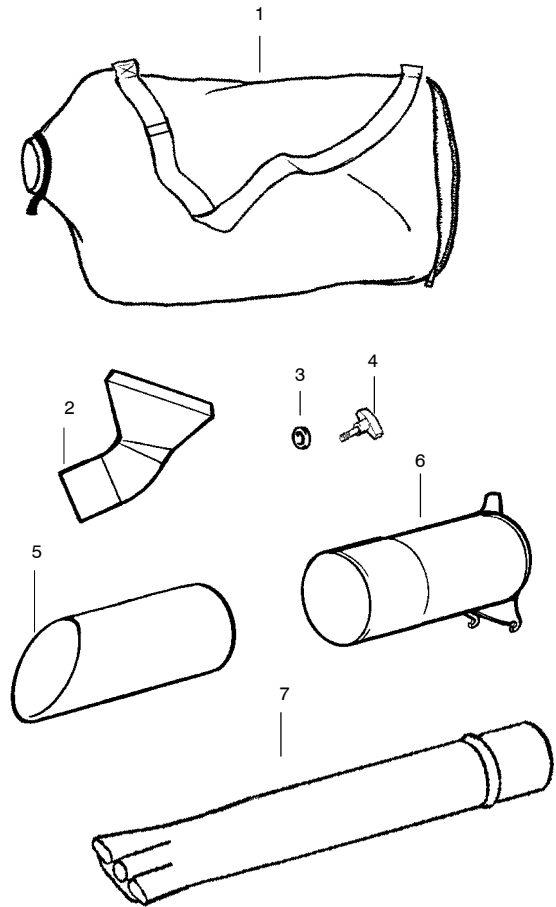

Kit - Carburetor Assy # 530071632 - C1Q-W11C

Note: No Repair kits are available for this carburetor, please order the complete assembly part number 530-071632 (C1Q-W11C)

Assy - Vacuum