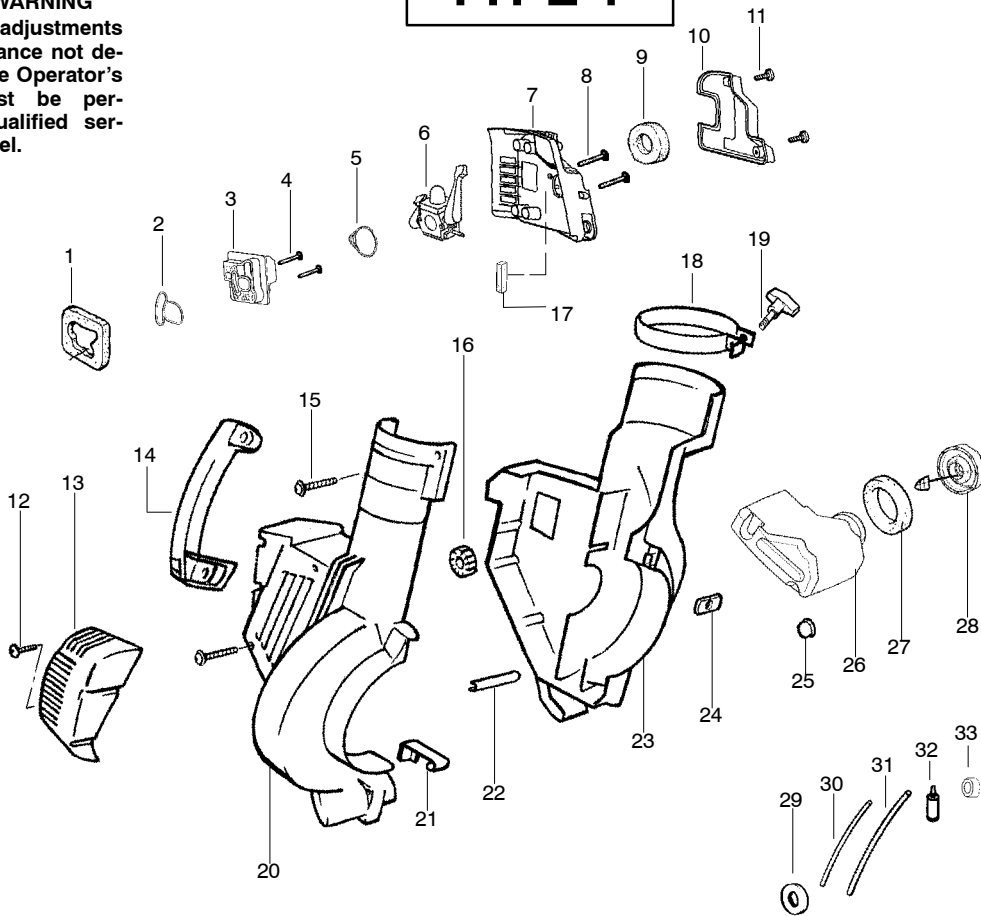

**WARNING**

All repairs, adjustments and maintenance not described in the Operator's Manual must be performed by qualified service personnel.

**TYPE 1**

Ref.	Part No.	Description	Ref.	Part No.	Description
1.	530071459	Air Dam (kit)	23.	530055147	Housing-Left (yellow)
2.	530071458	Gasket-Adapter (kit)	24.	530016207	Nut
3.	530035502	Carburetor Adaptor	25.	530036792	Isolator-Crankcase
4.	530016309	Screw	26.	530049491	Assy-Fuel Tank
5.	530071458	Gasket-Carburetor (kit)	27.	530049527	Gasket-Fuel Tank
6.	530071465	Kit-Carb Ass'y. (C1Q-W11)	28.	530049386	Fuel Cap w/Retainer
7.	530055103	Air Box	29.	530049656	Grommet-Shroud
8.	530016340	Screw-Carb.	30.	530069247	Kit-Line Carb/Purge
9.	530049383	Filter-Air	31.	530069216	Kit-Line Tank/Purge
10.	530055104	Cover-Air Filter	32.	530095646	Assy-Fuel Pick-up
11.	530016354	Screw-Air Box Cover	33.	530071459	Grommet-Fuel line (kit)
12.	530015880	Screw			
13.	530056257	Assy-Muffler Cover			
14.	530095469	Handle		Not Shown	
15.	530015886	Screw			
16.	530049323	Isolator			
17.	530071459	Foam-25.4mm (kit)			
18.	530016324	Clamp-Blower Tube		530088953	Operator Manual
19.	530016322	Knob-Tube Clamp		530084404	Warning Decal
20.	530055148	Housing-Right (yellow)		530055358	Decal-Start Inst.
21.	530402044	Spring-Cover Latch			
22.	530049617	Guide-Starter Rope			

✓ = NEW PART NUMBER FOR THIS IPL

★ = REFER TO THE SERVICE REFERENCE INDICATED FOR MORE INFORMATION. (LOCATED AT END OF IPL)